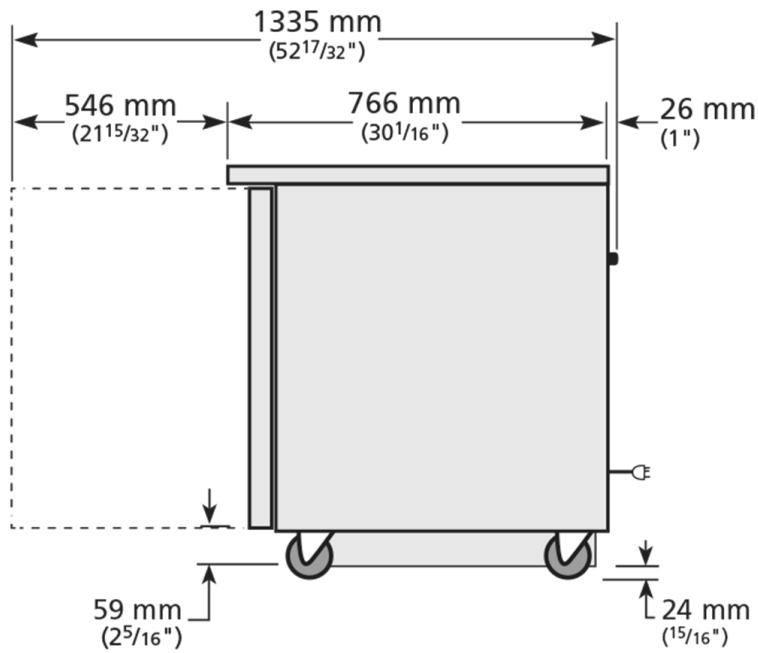

TUC-48-HC

 Undercounter Foodservice Refrigerator, 2 Solid Swing Doors

Dimensions	
External Width (mm)	1229
External Depth (mm)	766
External Height (mm)	839
Exclusions	Depth does not include 26 mm for rear bumpers.
Net Volume (Litres)	265
Gross Volume (Litres)	340
Supplied Shelves	4
Shelf Size (L x D mm)	Two 547 x 514 + Two 547 x 349
Internal Net Height (mm)	630
Unpackaged Weight (kg)	107
Packaged Weight (kg)	118
Packaged Dimensions (W x D x H mm)	1296 x 839 x 1207
Supplied Supports	Ø 64 mm castors (83 mm height) (reduced height option available, totals 810 mm)

Specifications subject to change without notice.
Chart dimensions rounded up to the next whole millimeter (inches rounded up to the 1/8")

UK & Ireland [0800 783 2049](tel:08007832049)
Europe [+49 \(0\) 7622 6883 0](tel:+490762268830)
Australia [+61 2 9619 9999](tel:+61296199999)

TFIUK@truemfg.com
TrueGermCustomerService@truemfg.com
TrueRefAus@truemfg.com

True
REFRIGERATION

TUC-48-HC

Undercounter Foodservice Refrigerator, 2 Solid Swing Doors

ELEVATION

Specifications subject to change without notice.
Chart dimensions rounded up to the next whole millimeter (inches rounded up to the 1/8")