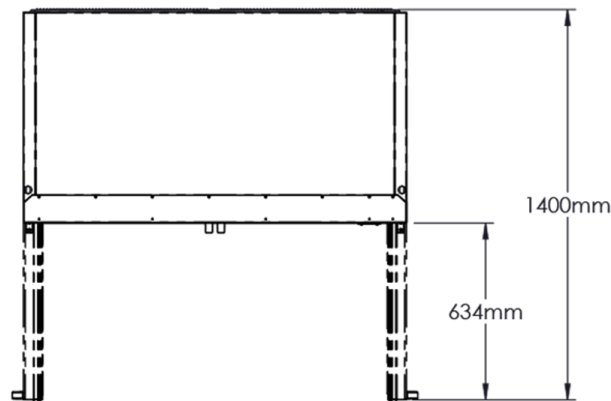

Glass Door Display

GDM-49-HC~TSL01

Upright Retail Merchandiser Refrigerator, 2 Full Glass Swing Doors

Dimensions	
External Width (mm)	1375
External Depth (mm)	759
External Height (mm)	1998
Exclusions	Depth does not include 42 mm for door handle or 13 mm for rear access panel.
Net Volume (Litres)	914
Gross Volume (Litres)	1388
Display Area (?)	1.49
Supplied Shelves	8
Shelf Size (L x D mm)	624 x572
Internal Net Height (mm)	1300
Unpackaged Weight (kg)	162
Packaged Weight (kg)	173
Packaged Dimensions (W x D x H mm)	1442 x 902 x 2134
Supplied Supports	Leg Levellers (Castors supplied separate)

Specifications subject to change without notice.
Chart dimensions rounded up to the next whole millimeter (inches rounded up to the 1/8")

UK & Ireland
Europe
Australia

0800 783 2049
+49 (0) 7622 6883 0
+61 2 9619 9999

TFIUK@truemfg.com
TrueGermCustomerService@truemfg.com
TrueRefAus@truemfg.com

Glass Door Display

GDM-49-HC~TSL01

Upright Retail Merchandiser Refrigerator, 2 Full Glass Swing Doors

Specifications subject to change without notice.
Chart dimensions rounded up to the next whole millimeter (inches rounded up to the 1/8")