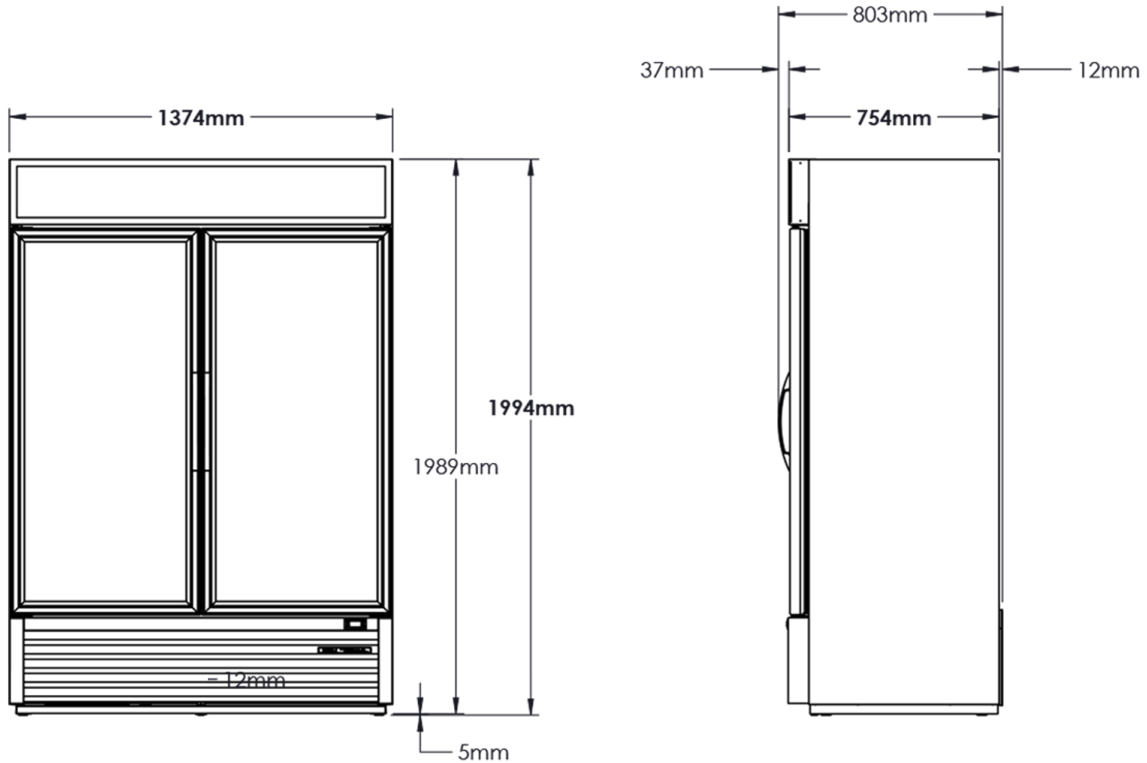

Glass Door Display

GDM-49-HC~TSL01

Upright Retail Merchandiser Refrigerator, 2 Full Glass Swing Doors

Dimensions	
External Width (mm)	1375
External Depth (mm)	759
External Height (mm)	1998
Exclusions	Depth does not include 42 mm for door handle or 13 mm for rear access panel.
Net Volume (Litres)	914
Gross Volume (Litres)	1388
Display Area (?)	1.49
Supplied Shelves	8
Shelf Size (L x D mm)	624 x572
Internal Net Height (mm)	1300
Unpackaged Weight (kg)	162
Packaged Weight (kg)	173
Packaged Dimensions (W x D x H mm)	1442 x 902 x 2134
Supplied Supports	Leg Levellers (Castors supplied separate)

Specifications subject to change without notice.
Chart dimensions rounded up to the next whole millimeter (inches rounded up to the 1/8")

UK & Ireland
Europe
Australia

0800 783 2049
+49 (0) 7622 6883 0
+61 2 9619 9999

TFIUK@truemfg.com
TrueGermCustomerService@truemfg.com
TrueRefAus@truemfg.com

Glass Door Display

GDM-49-HC~TSL01

Upright Retail Merchandiser Refrigerator, 2 Full Glass Swing Doors

Specifications subject to change without notice.
Chart dimensions rounded up to the next whole millimeter (inches rounded up to the 1/8")