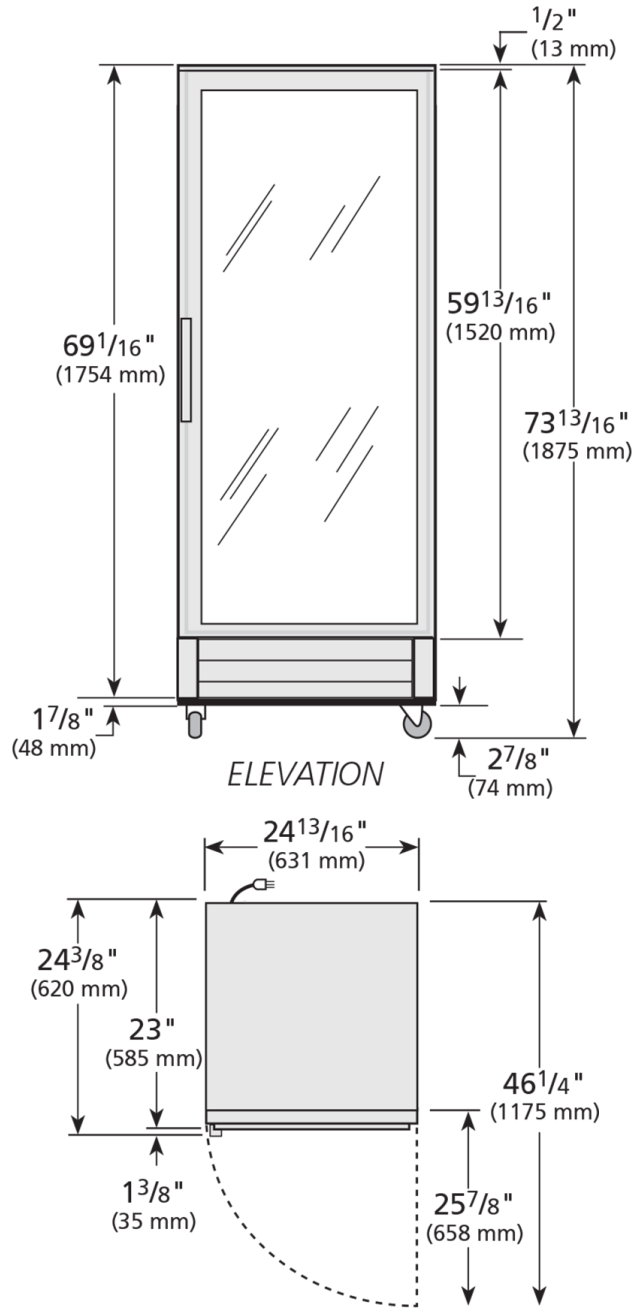

# T-15G-HC~FGD01

UK Slimline Upright Foodservice Refrigerator, 1 Full Glass Swing Door

Dimensions	
External Width (mm)	632
External Depth (mm)	585
External Height (mm)	1877
Exclusions	Depth does not include 42 mm for door handle or 13 mm for rear access panel.
Net Volume (Litres)	290
Gross Volume (Litres)	425
Display Area (?)	0.67
Supplied Shelves	5
Shelf Size (L x D mm)	524 x 445
Internal Net Height (mm)	1300
Unpackaged Weight (kg)	96
Packaged Weight (kg)	107
Packaged Dimensions (W x D x H mm)	737 x 699 x 1918
Supplied Supports	∅51 mm castors (74 mm height)

Build	
Door Description	1 Full Glass Swing Door
Door Opening	Right (standard) or Left.
Exterior Construction	Stainless steel front, aluminium sides & rear
Interior Construction	Clear coated aluminium, stainless steel base
Air Intake Position	Front
Ventilation Position	Rear
Clearance Required	26 mm rear, zero sides
Cord Length (Meters)	2.74
Internal Lighting	LED

Specifications subject to change without notice.  
Chart dimensions rounded up to the next whole millimeter (inches rounded up to the 1/8")

UK & Ireland  
Europe  
Australia

0800 783 2049  
+49 (0) 7622 6883 0  
+61 2 9619 9999

# T-15G-HC~FGD01

UK Slimline Upright Foodservice Refrigerator, 1 Full Glass Swing Door

Specifications subject to change without notice.  
Chart dimensions rounded up to the next whole millimeter (inches rounded up to the 1/8")