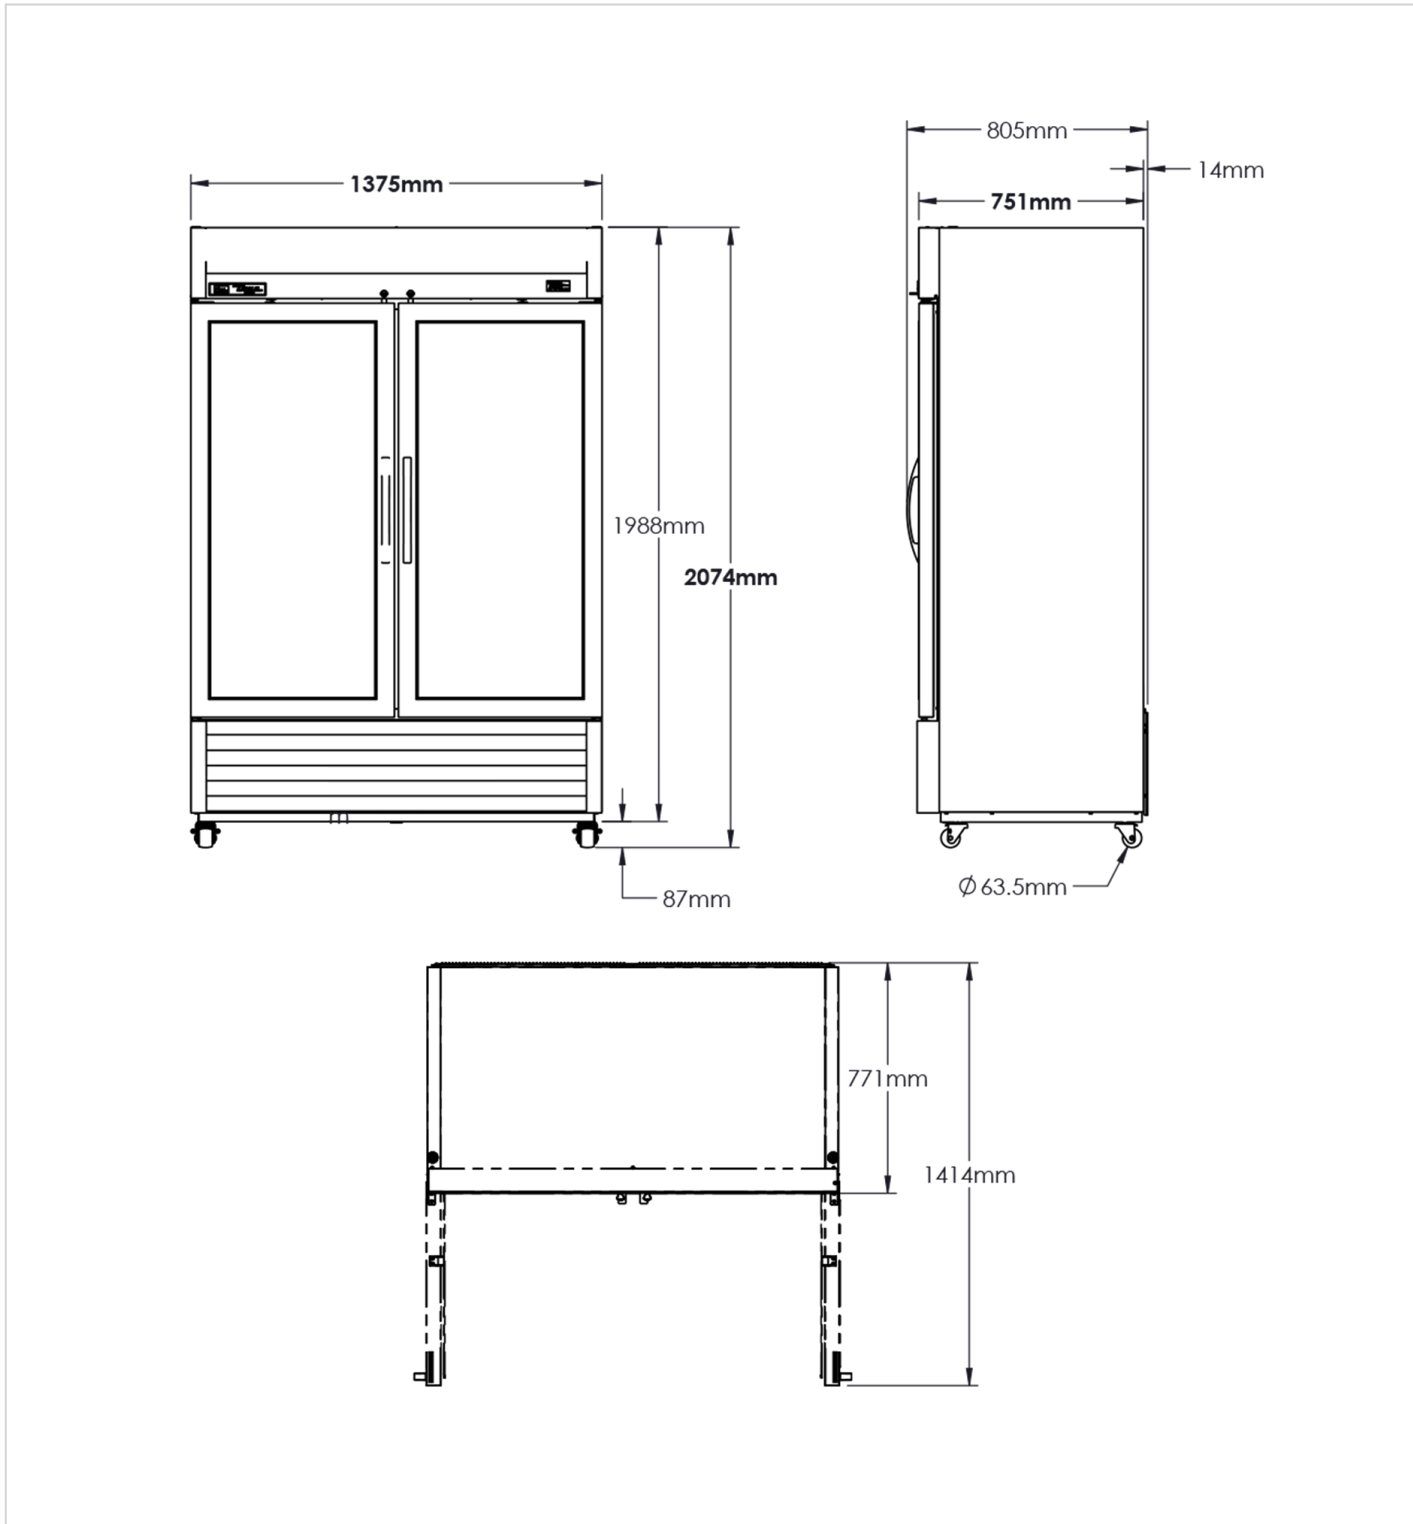

T-49G-HC~FGD01

 Upright Foodservice Refrigeration, 2 Full Glass Swing Doors

Dimensions	
External Width (mm)	1375
External Depth (mm)	750
External Height (mm)	2074
Exclusions	Depth does not include 42 mm for door handle or 13 mm for rear access panel.
Net Volume (Litres)	914
Gross Volume (Litres)	1388
Display Area (?)	1.38
Supplied Shelves	8
Shelf Size (L x D mm)	624 x 569
Internal Net Height (mm)	1300
Unpackaged Weight (kg)	200
Packaged Weight (kg)	211
Packaged Dimensions (W x D x H mm)	1486 x 902 x 2134
Supplied Supports	∅64 mm castors (83 mm height)

Build	
Door Description	2 Full Glass Swing Doors
Exterior Construction	Stainless steel front, aluminium sides & rear
Interior Construction	Clear coated aluminium, stainless steel base
Air Intake Position	Front
Ventilation Position	Rear
Clearance Required	26 mm rear, zero sides
Cord Length (Meters)	2.74
Internal Lighting	LED
Standard w/ Locks	standard

TFIUK@truemfg.com
TrueGermCustomerService@truemfg.com
TrueRefAus@truemfg.com

True
REFRIGERATION®

T-49G-HC~FGD01

Upright Foodservice Refrigeration, 2 Full Glass Swing Doors

Specifications subject to change without notice.
Chart dimensions rounded up to the next whole millimeter (inches rounded up to the 1/8")