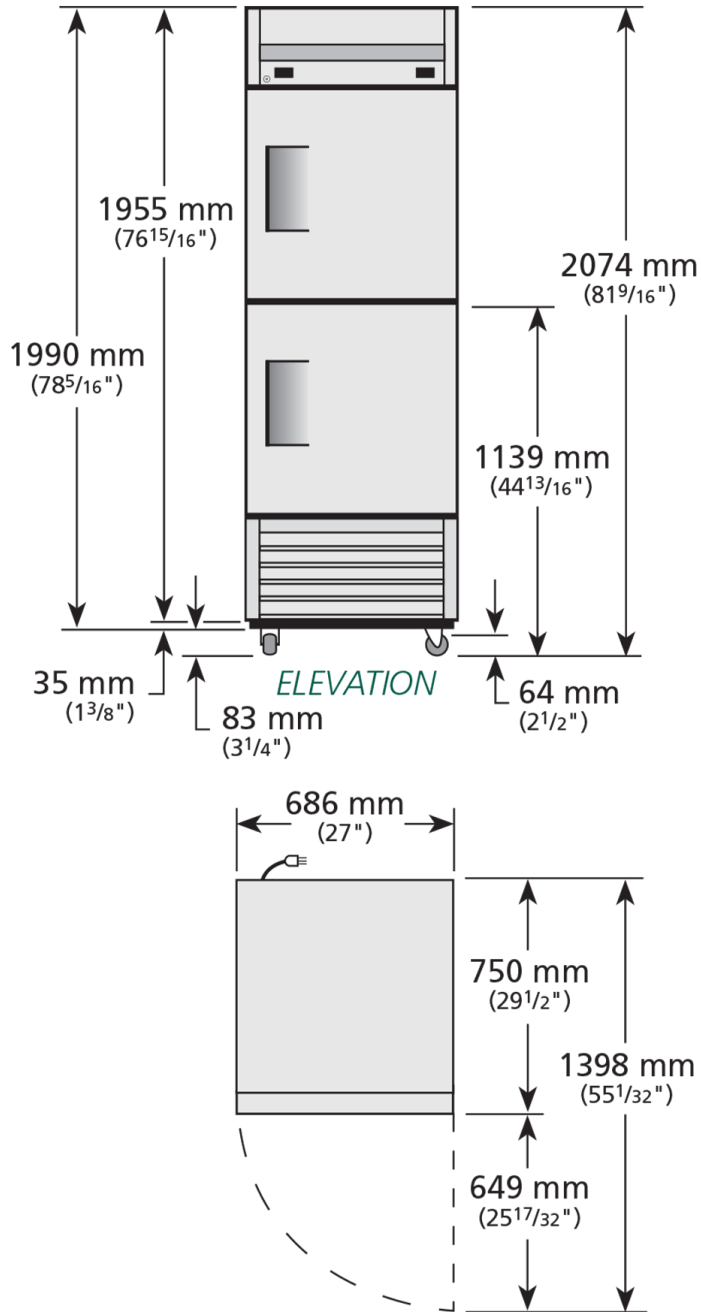

# T-23DT-HC

Upright Foodservice "Dual Temperature" Cabinet, 2 Half Solid Swing Doors

Dimensions	
External Width (mm)	686
External Depth (mm)	750
External Height (mm)	2074
Exclusions	Depth does not include 13 mm for rear access panel.
Net Volume (Litres)	356
Gross Volume (Litres)	651
Supplied Shelves	4
Shelf Size (L x D mm)	582 x 591
Internal Net Height (mm)	650 + 450
Unpackaged Weight (kg)	139
Packaged Weight (kg)	150
Packaged Dimensions (W x D x H mm)	909 x 788 x 2134
Supplied Supports	Ø 64 mm castors (83 mm height)

Build	
Door Description	2 Half Solid Swing Doors
Door Opening	Right (standard) or Left.
Exterior Construction	Stainless steel front, aluminium sides & rear
Interior Construction	Clear coated aluminium, stainless steel base
Air Intake Position	Front
Ventilation Position	Rear
Clearance Required	26 mm rear, zero sides
Cord Length (Meters)	2.74
Internal Lighting	LED
Standard w/ Locks	standard

Specifications subject to change without notice.  
Chart dimensions rounded up to the next whole millimeter (inches rounded up to the 1/8")

UK & Ireland  
Europe  
Australia

0800 783 2049  
+49 (0) 7622 6883 0  
+61 2 9619 9999

# T-23DT-HC

Upright Foodservice "Dual Temperature" Cabinet, 2 Half Solid Swing Doors

Specifications subject to change without notice.  
Chart dimensions rounded up to the next whole millimeter (inches rounded up to the 1/8")