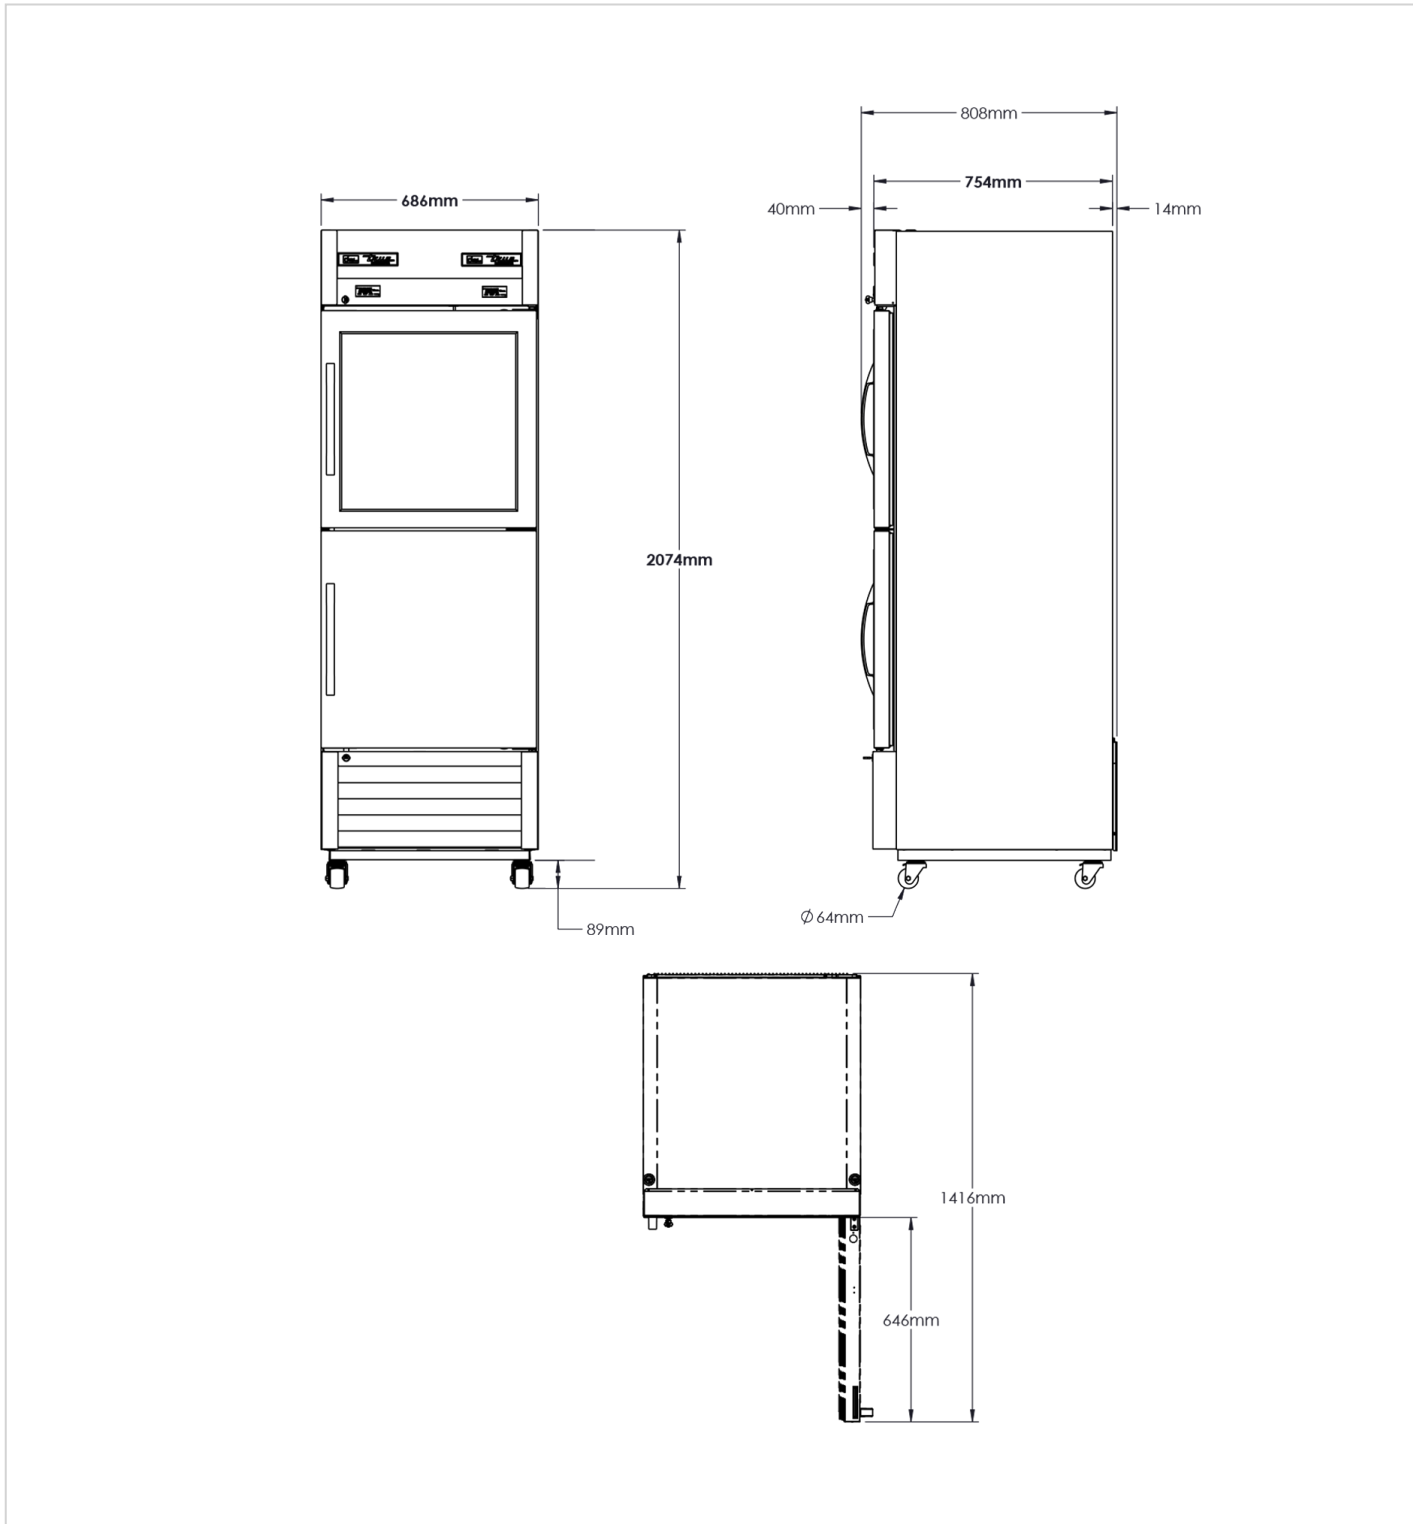

# T-23DT-1-G-1-HC~FGD01

Upright Foodservice "Dual Temperature" Cabinet, Split Half Glass + Half Solid Swing Doors

Dimensions	
External Width (mm)	686
External Depth (mm)	750
External Height (mm)	2074
Exclusions	Depth does not include 42 mm for door handle or 13 mm for rear access panel.
Net Volume (Litres)	356
Gross Volume (Litres)	651
Supplied Shelves	4
Shelf Size (L x D mm)	582 x 591
Internal Net Height (mm)	650 + 450
Unpackaged Weight (kg)	162
Packaged Weight (kg)	173
Packaged Dimensions (W x D x H mm)	909 x 788 x 2134
Supplied Supports	Ø 64 mm castors (83 mm height)

Build	
Door Description	Split Half Glass + Half Solid Swing Doors
Door Opening	Right (standard) or Left.
Exterior Construction	Stainless steel front, aluminium sides & rear
Interior Construction	Clear coated aluminium, stainless steel base
Air Intake Position	Front
Ventilation Position	Rear
Clearance Required	26 mm rear, zero sides
Cord Length (Meters)	2.74
Internal Lighting	LED
Standard w/ Locks	standard

# T-23DT-1-G-1-HC~FGD01

Upright Foodservice "Dual Temperature" Cabinet, Split Half Glass + Half Solid Swing Doors

Specifications subject to change without notice.  
Chart dimensions rounded up to the next whole millimeter (inches rounded up to the 1/8")