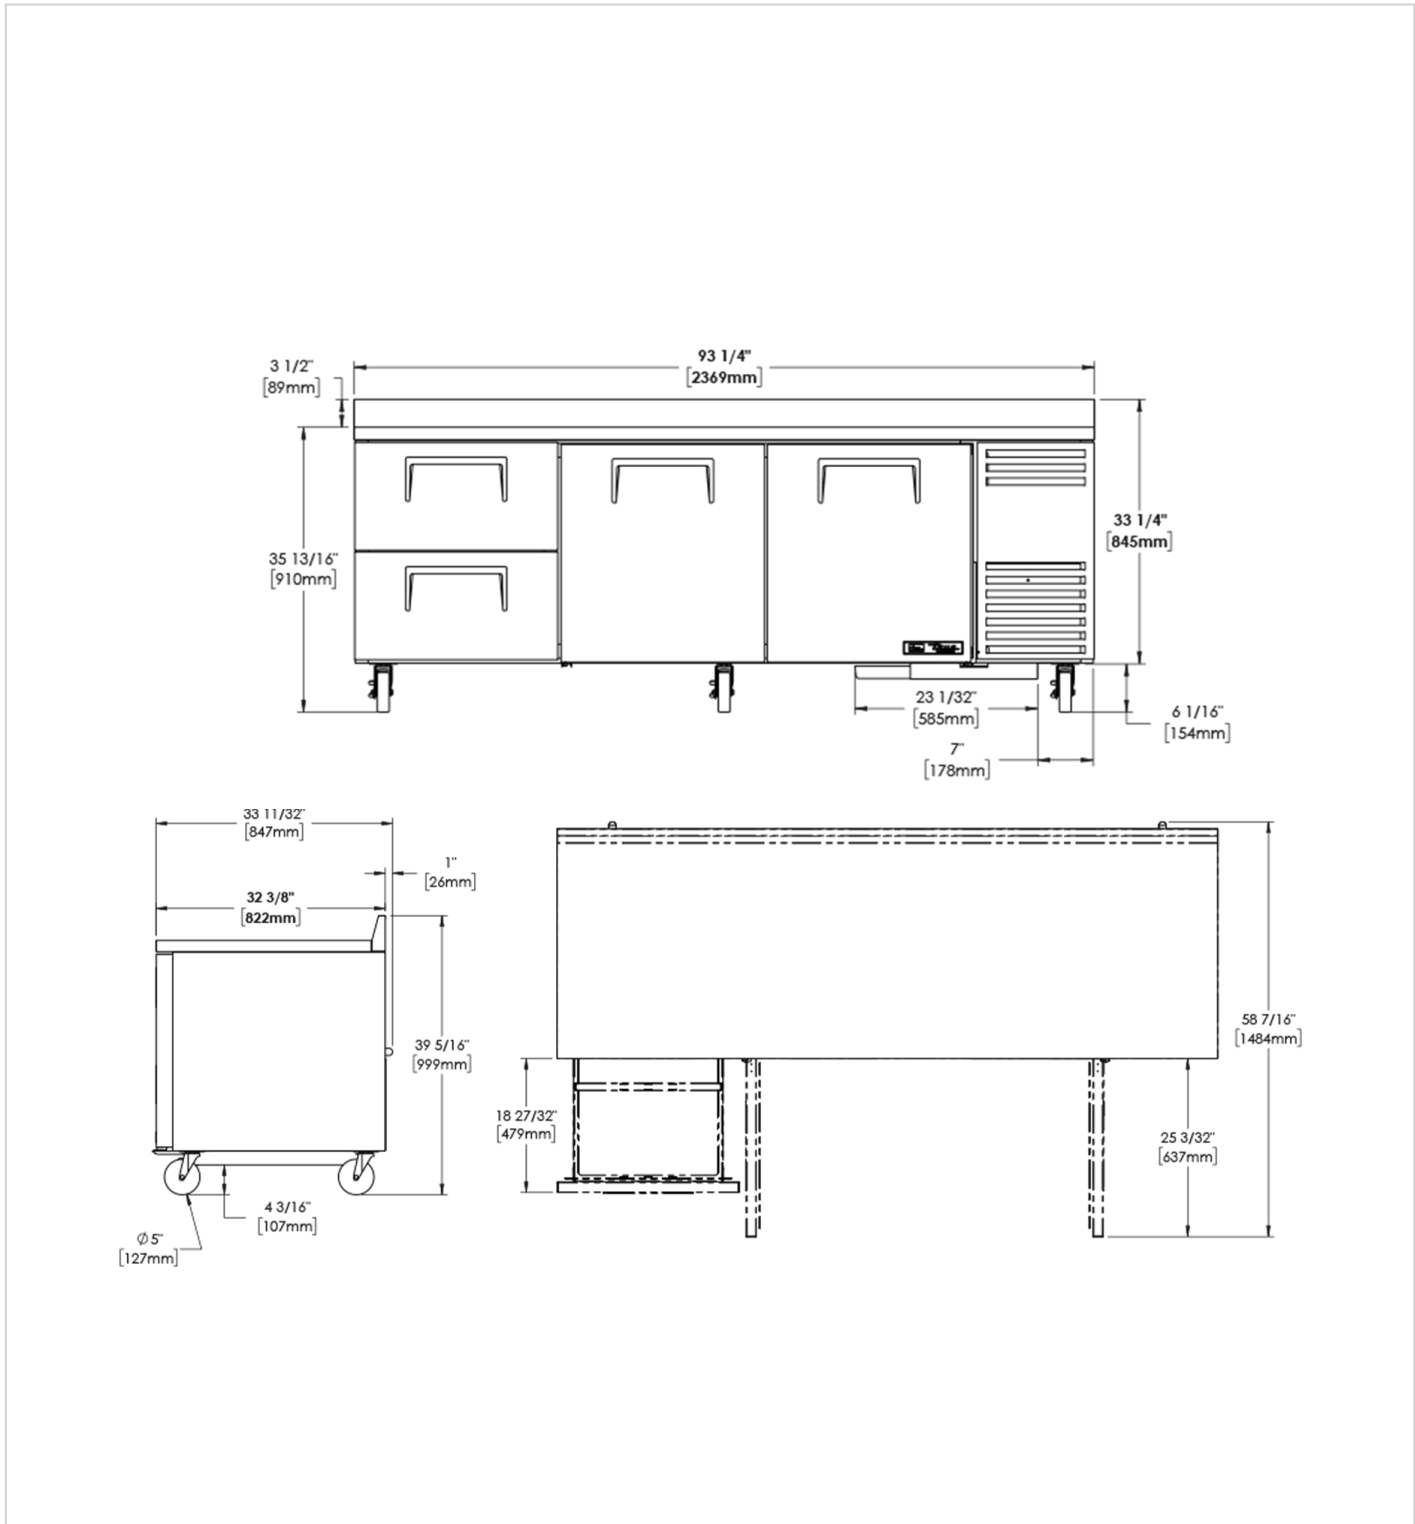

TWT-93D-2-HC

Deep Worktop Counter Refrigerator, 2 Drawers + 2 Solid Swing Doors

Dimensions	
External Width (mm)	2369
External Depth (mm)	820
External Height (mm)	1004
Exclusions	Depth does not include 26 mm for rear bumpers.
Net Volume (Litres)	561
Gross Volume (Litres)	875
Supplied Shelves	4
Shelf Size (L x D mm)	Left & Right: 600 x 712. Central: 648 x 712
Internal Net Height (mm)	550
Per Drawer Capacity (max depth mm)	1x 2/1 GN (200)
Unpackaged Weight (kg)	253
Packaged Weight (kg)	264
Packaged Dimensions (W x D x H mm)	2540 x 966 x 1245
Supplied Supports	Ø 127 mm castors (158 mm height)

Build	
Door Description	2 Solid Swing Doors
Drawers location	Left (standard) or Centre/Right (option)
Exterior Construction	Stainless steel front & countertop, aluminium sides & rear
Interior Construction	Clear coated aluminium, stainless steel base
Air Intake Position	Front
Ventilation Position	Front
Clearance Required	Zero back and sides
Cord Length (Meters)	2.13
Standard w/ Locks	Not standard (SPEC3 option)

TFIUK@truemfg.com
TrueGermCustomerService@truemfg.com
TrueRefAus@truemfg.com

TWT-93D-2-HC

Deep Worktop Counter Refrigerator, 2 Drawers + 2 Solid Swing Doors

Specifications subject to change without notice.
Chart dimensions rounded up to the next whole millimeter (inches rounded up to the 1/8")